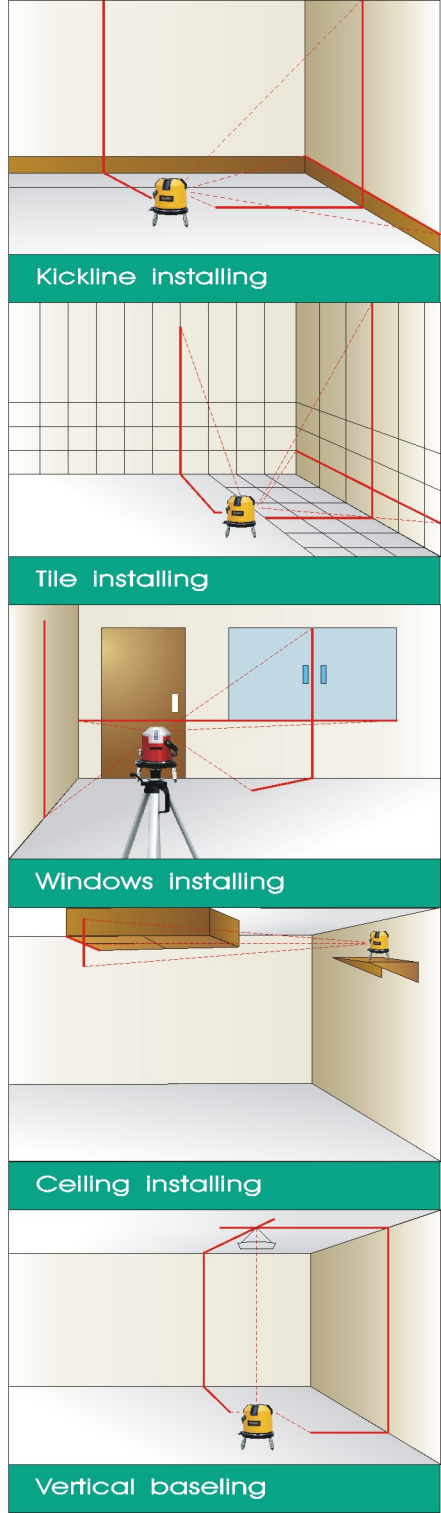

FOIF

苏州一光仪器有限公司
Suzhou FOIF Co.,Ltd.

CAUTION
LASER RADIATION-DO NOT
STARE INTO THE BEAM
635nm/1mW max.
CALSS 2 LASER PRODUCT

激光产品样本
Laser Product Brochure

LINE LASER

激光投线仪 Line laser	LX110T	LX111T	LX210T	LX310DT/LX410DT	LX411DT	LX420DT/LX440DT
激光器 (Beam type)	红色可视半导体激光 (2类) Visible red diode (class 2 IEC-60825-1) 635nm:Vertical (V)&Horizontal Lines(H) 650nm: Down Plumb Beam Point (DPBP)					
激光功率 (Output power)	≤1mw					
激光线宽 (Width of line)	2mm/5m					
安平精度 (V、H&DPBP accuracy)	V、H: 1mm/7m; DPBP: ±1mm/1m					
天顶精度 (Zenith accuracy)	/	1mm/5m				
正交精度 (Right-angled accuracy)	/	90° ±1' (±1mm/3m)				
安平方式 (Self-leveling type)	Gravity pendulum and magnetic damping system			Electronic		
安平范围 (Self-leveling range)	±2.5°			±4°		
工作范围 (Working range)	Radius 10m & ≥30m(with detector)					
电源 (Power supply)	3 pcs batteries/4.5V			4 pcs batteries/4.8V		
工作时间 (Operating time)	Approx. 8 hours				Approx. 6 hours	
尺寸/重量 (Dimension/weight)	φ 100×170mm/1.7kg		φ 142×185mm/2.5kg	φ 140×221mm/2.5kg		φ 130×215mm/2.5kg